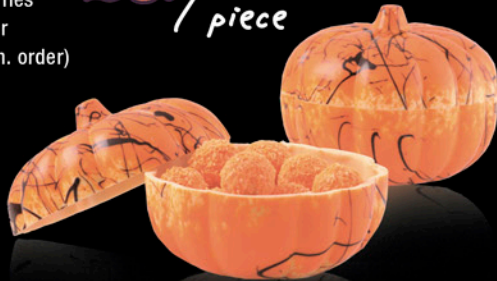

Halloween

All Prices Exclude Vat

Filled Orange Pumpkin or Filled Black Spotted Pumpkin

Filling: orange truffles
Pieces: 18-19 truffles
Totalweight: 360gr
Box: 6 pieces (min. order)

£8.95 / piece