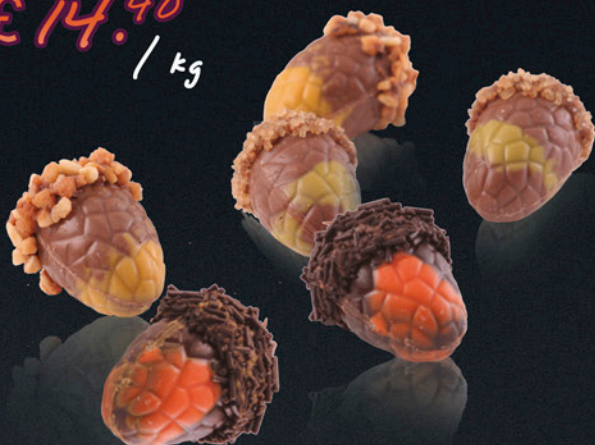

Autumn

Acorn

Yellow: hazelnut filling dipped in a nuts
 Brésilienne green: hazelnut filling dipped in sugarcane
 Orange: hazelnut filling dipped in dark or milk chocolate vermicelli

£ 14.40 / kg

Spotted Chocolate Mushroom