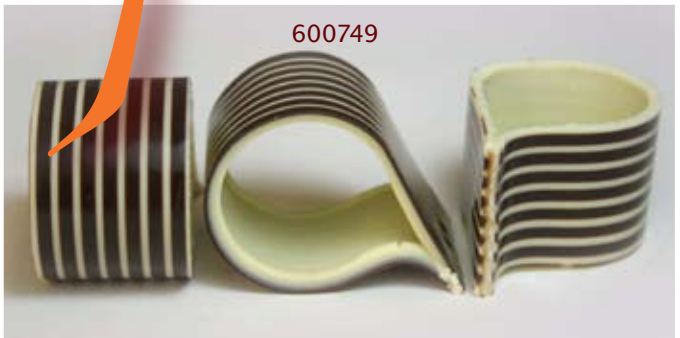

ref	product	pack size
600720	drop small dark <i>length 65mm - hight 45mm</i>	66 pcs
600721	drop small faux bois <i>length 50mm - hight 33mm</i>	66 pcs
600725	drop small black line <i>length 50mm - hight 33mm</i>	66 pcs
600744	drop large dark <i>length 65mm - hight 45 mm</i>	21 pcs
600745	drop large faux bois <i>length 65mm - hight 45 mm</i>	21 pcs
600747	drop large coffee milk <i>length 65mm - hight 45 mm</i>	21 pcs
600749	drop large black line <i>length 65mm - hight 45 mm</i>	21 pcs

Drops

600749