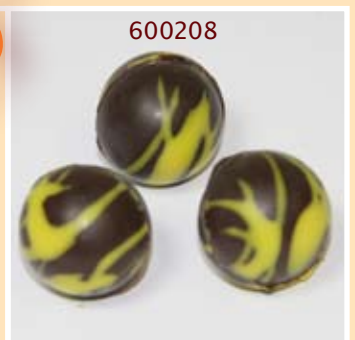

ref	product	pack size
600200	ball small marbled 25 mm	216 pcs
600201	ball small orange 25 mm	216 pcs
600203	ball small gold 25 mm	216 pcs
600206	ball small red 25 mm	216 pcs
600207	ball small green 25 mm	216 pcs
600208	ball small yellow 25 mm	216 pcs
600209	ball small line 25 mm	216 pcs
600210	ball small line folie 25 mm	216 pcs
600212	ball small red/gold 25 mm	216 pcs
600220	ball large marbled 40 mm	50 pcs
600221	ball large orange 40 mm	50 pcs
600223	ball large gold 40 mm	50 pcs

Balls